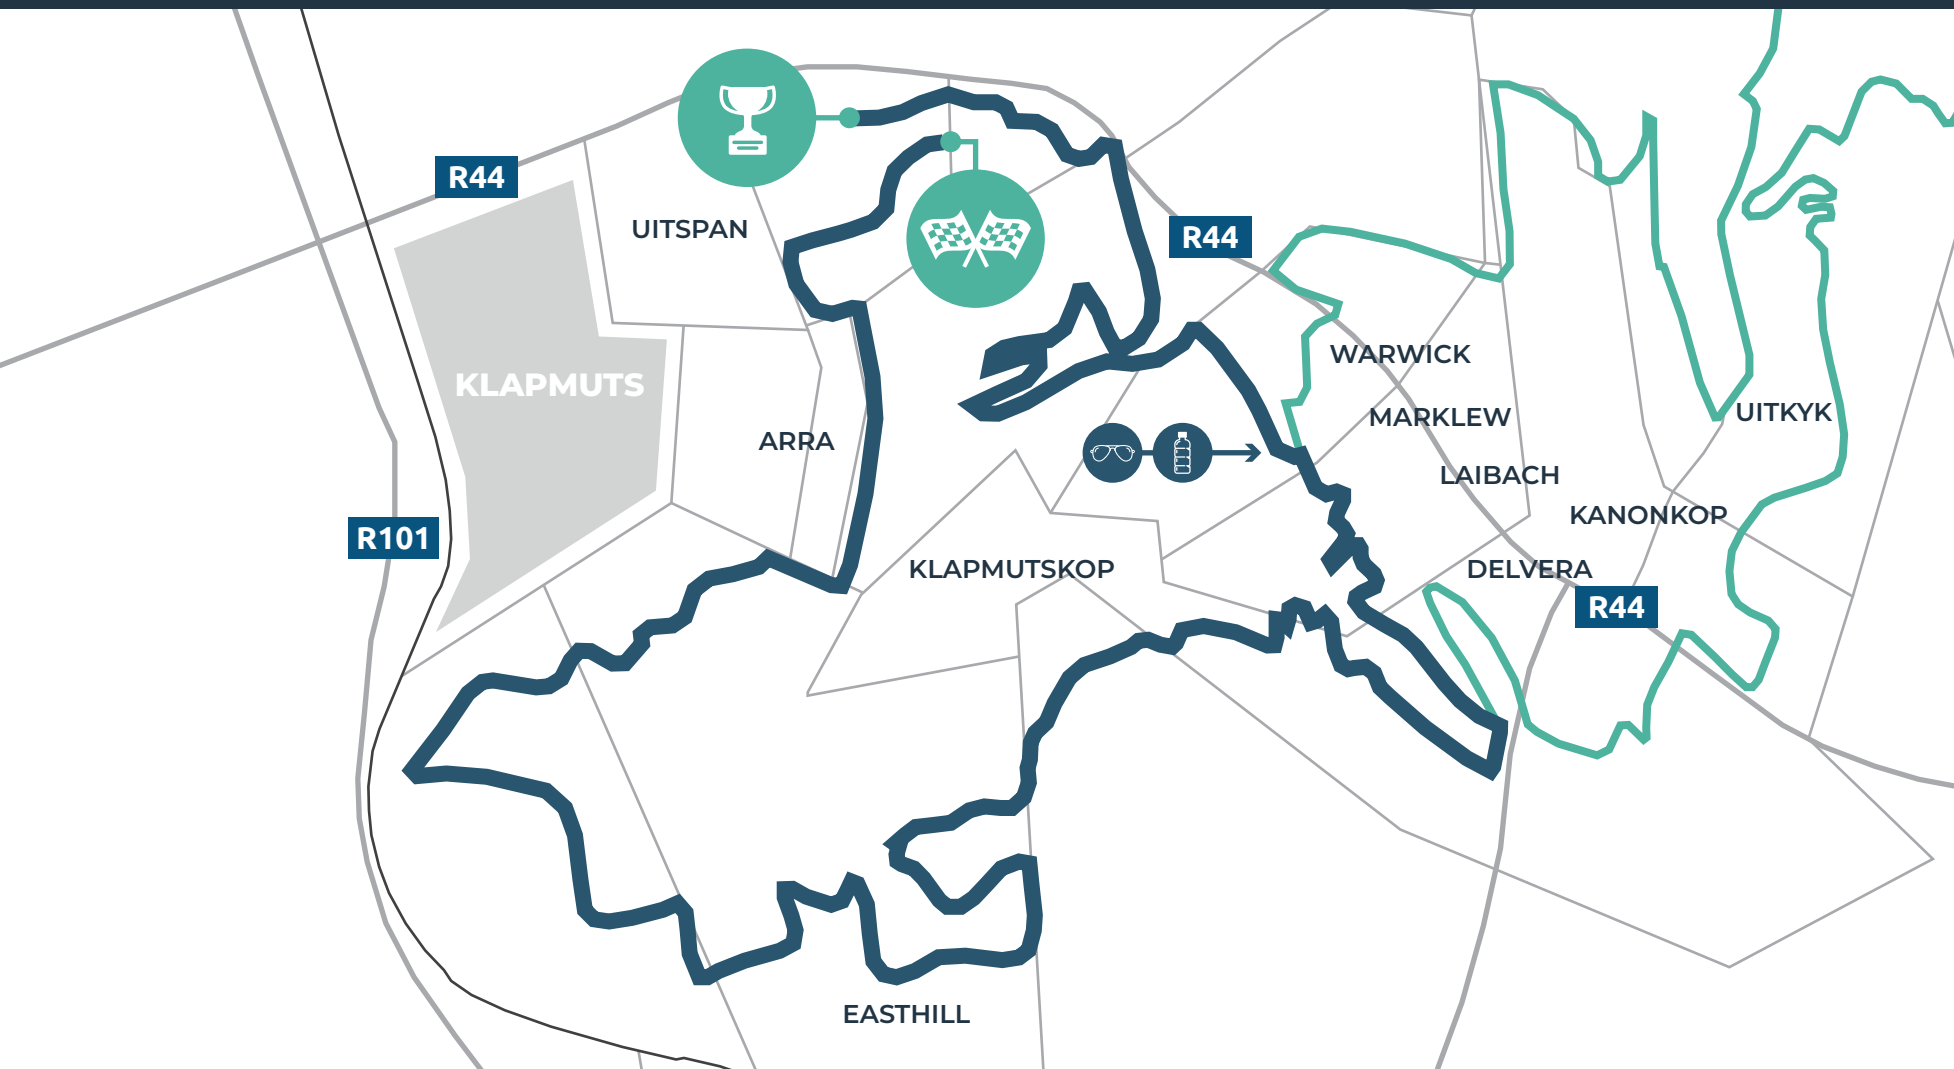

2019 MTB Challenge 20km Route Map

Map Icons

- Start Point
- Finish Point
- 20KM Route
- 60KM Route
- Waterpoint
- Spectators

- 400m
- 350m
- 300m
- 250m
- 200m

2km 4km 6km 8km 10km 12km 14km 16km 18km