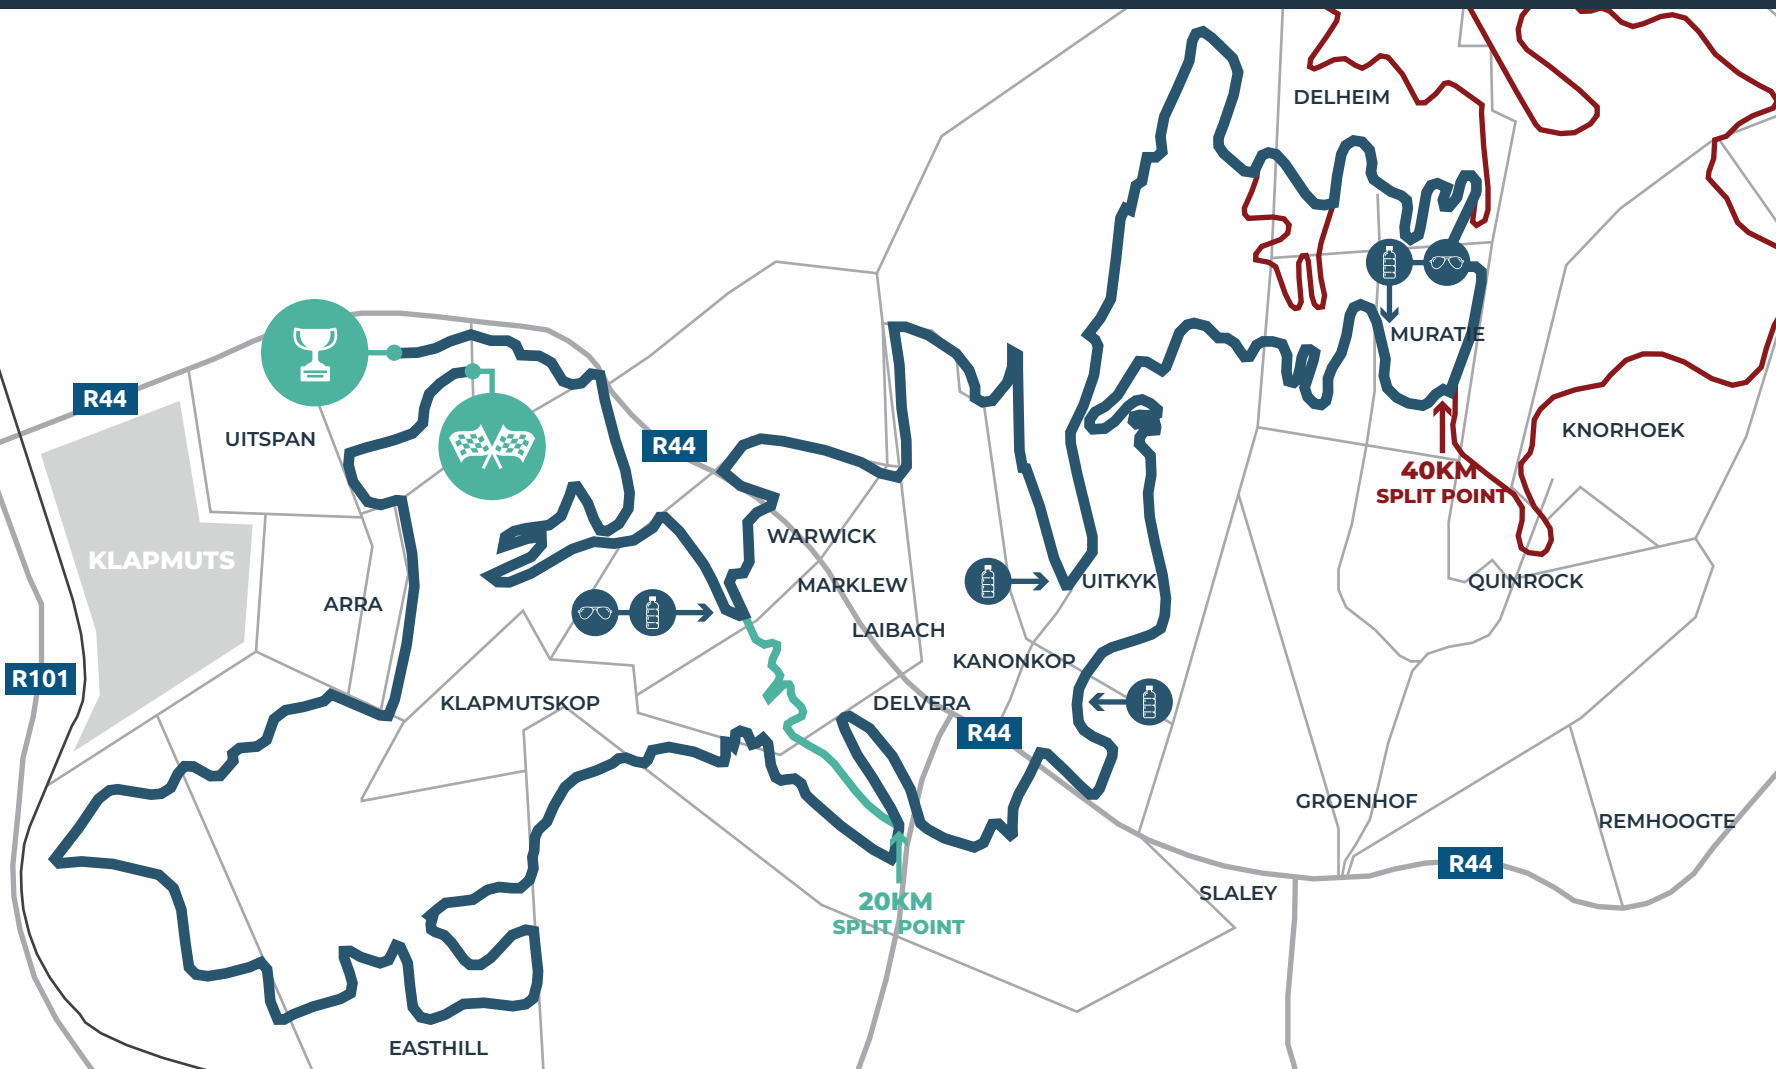

2019 MTB Challenge 40km Route Map

Map Icons

-  Start Point
-  Finish Point
-  20KM Route
-  40KM Route
-  60KM Route
-  Waterpoint
-  Spectators

-  400m
-  350m
-  300m
-  250m
-  200m

- 5km
- 10km
- 15km
- 20km
- 25km
- 30km
- 35km