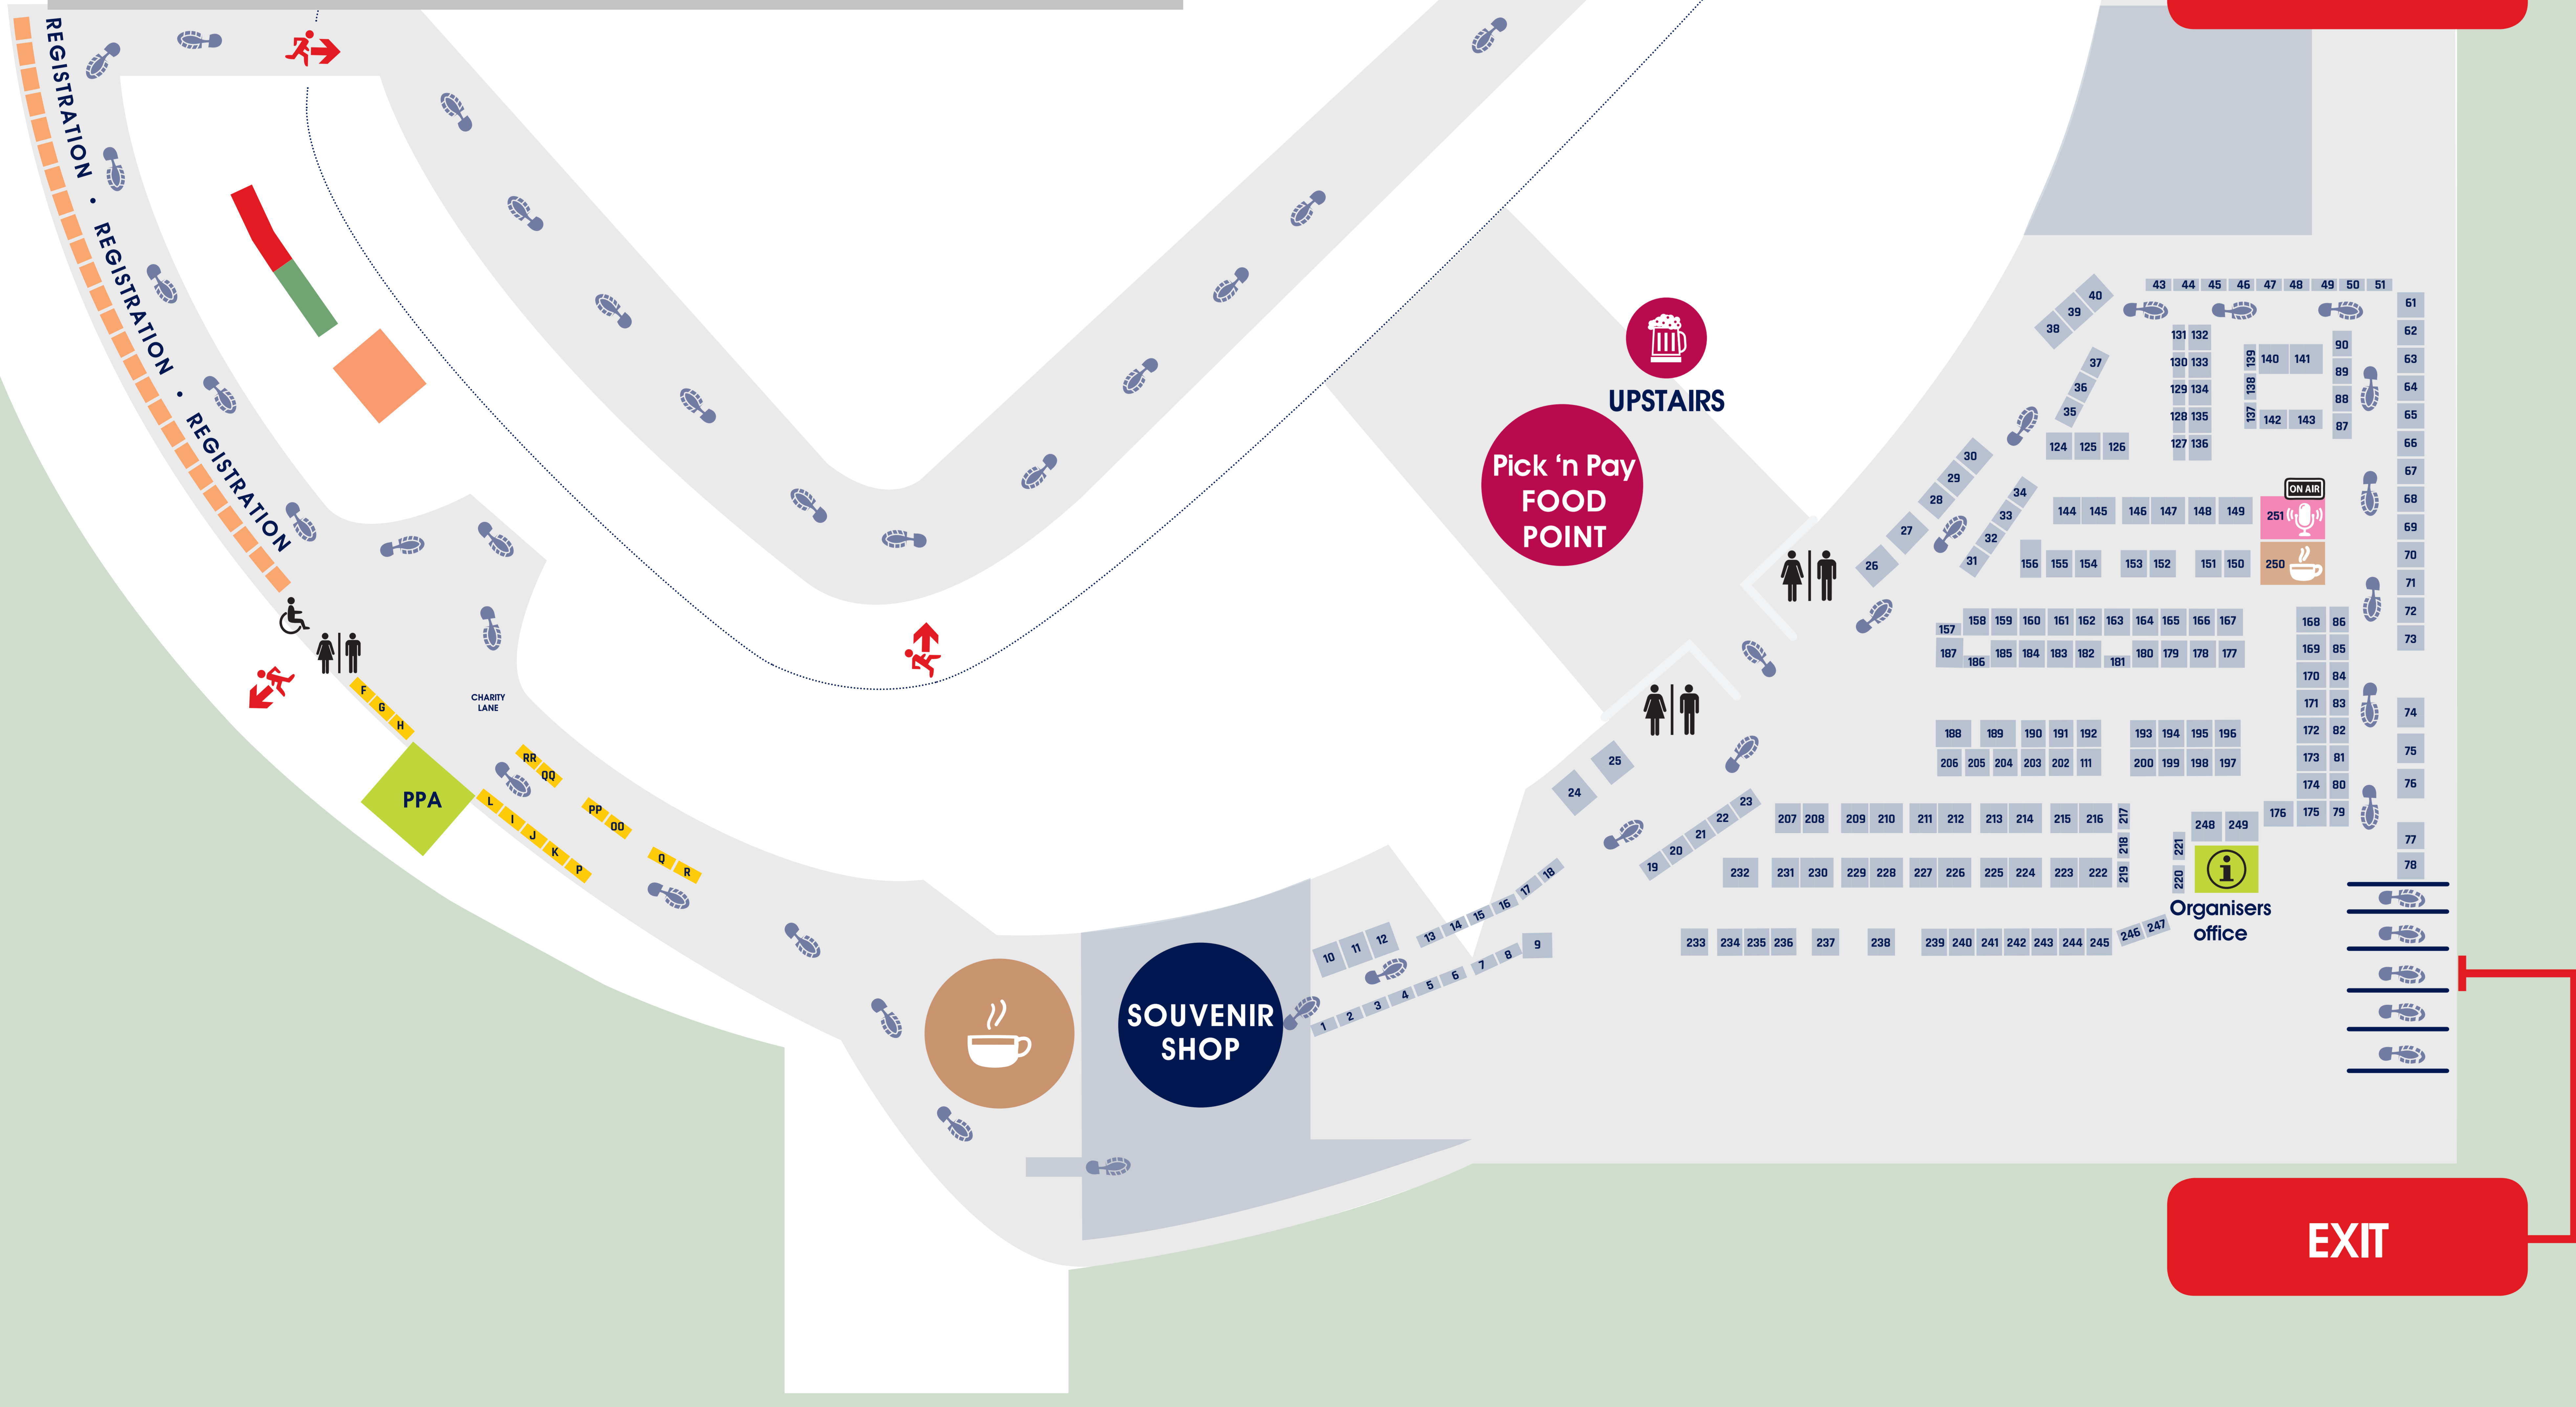

STAND	EXHIBITOR	STAND	EXHIBITOR
REGISTRATION AREA			
Sub 3 Lounge	136	Lariviererouge	
Heritage Lane	137	Active Line Therapy	
Club 21	138	NSRI	
CHARITY LANE			
F Operation Smile	140	Bear Up Girl	
G Reach for A Dream	141		
H S.A Guide Dogs	142	SoRX	
Pedal Power Association	143	DNA Therapy	
L.I.J.K SPCA	144		
P Love Your Nuts	145-146	Namesport Superfood	
Q, R The Children's Hospital Trust	147		
00	148-149	ABC Bikes	
PP Cycle For Bibles	150-152	Polar Heart Rate Monitors	
RR I Love Bobbies	153	Copegro Sports	
EXPO AREA			
1-2 Earth Wanderer	154-156	Tech Zone	
3-5 Versus Sacks	157-60	Capestorm	
6-8 Anatomic	161-162	Ocean Eyewear	
9 SDS Eyewear	163-164	Rockhopper Adventures	
10-12 Thule	165-166	Giant/Liv Bicycles	
13-15 Anatomic	167	Powerbar	
16-18 Dakley	168-170	Garmin	
19-23 Buff	171-176	First Ascent	
24 Jetline Action Photo	177-187	Rapid Sport	
25 J&J Cycling/ Bianchi	188-189	Chris Willemsse Cycles	
26 Lizzard	190	Titan	
27 J&M Biltong	191-192	USN	
28 Science in Sport	193	WAHOO	
29 EazySun	194	Catlike	
30 NiteCare	195	Thermamed	
31-32 Gu Energy	196	Zimog Sport	
33 True Blue Development	197	Rapid Recover	
34 Hammer Nutrition	198	Aromatic Apothecary	
35 inov8	199	Superbar	
36-37 DB Multisport	200	WAHOO	
38-40 RH77	201	Indola	
43 Cabs Imports & Exports	202-203	Bikalot.com	
44 Isostar	204-206	D'Arcs	
45 Mukhanya Creations	207-208	Falke	
46-48 Cape Cycle Systems	209-210	Biogen	
49-51+ 61 City Sightseeing Red Bus	211-216	Dis-Chem	
62	217	Tyler Optix	
63-65 Intrnl. Academy of Health & Skincare	218	Karoo to Coast/ Dr. Evil Classic	
66 OKO Puncture	219	Active Line Therapy	
67	220	Heat in a Click	
68 Bumpers Africa & Circulation	221	Good News Gathering	
69-71 Swift Carbon	222-223	Finch Active	
72 Squirtube	224-227	Shimano	
73 Bike Box	228-23	Solomons Cycles	
74-78 Clovia	232	Adidas Eyewear	
79 NAKD & TREK BARS	233	Klein Constantia	
80-81 Dark Horse Wheels	234-236	PVM Nutritional Sciences	
82 Finnli	237	BondiBlu	
83 PacPac	238	SanParks	
84-85 Tsogo Sun Amashova	239	Extreme Lights	
86 SDS Eyewear	240-242	S.A. Society of Physiotherapy	
87 Tri-Sept Cycles	243-245	Trek Bicycles	
88 Core Merino	246	Keto Nutrition	
89 Medial Hanger Specialists	247	Salice South Africa	
90 Tara Pharmaceuticals	248-249	Fit/ Garneau/ Squirt	
124 SM	250	Barista Brothers Coffee	
125 New Kings Hotel	251	Heart FM	
126 ProVeg	FOOD HALL		
127 Black Line Sprinting	level 00	Velokhaya	
128 Cabs Imports & Exports	level 00	Food & Beverage	
129 AWQAF S.A.	level 01	Boston Breweries beer garden	
130 SPORTSPONG & BSEEN	level 01	Male & Female Toilets	
131 Heat in a Click	OUTDOOR		
132 Spine Align	ATM'S		
133 EzyBike	Coco-Cola/ Olo		
134-136 Nativa	Barista Brothers Coffee		
	J&M Biltong		
	Burger Me		
	Olympic Cycles		

OLYMPIC CYCLES BIKE TESTING Pk 3

PAUSE AREA