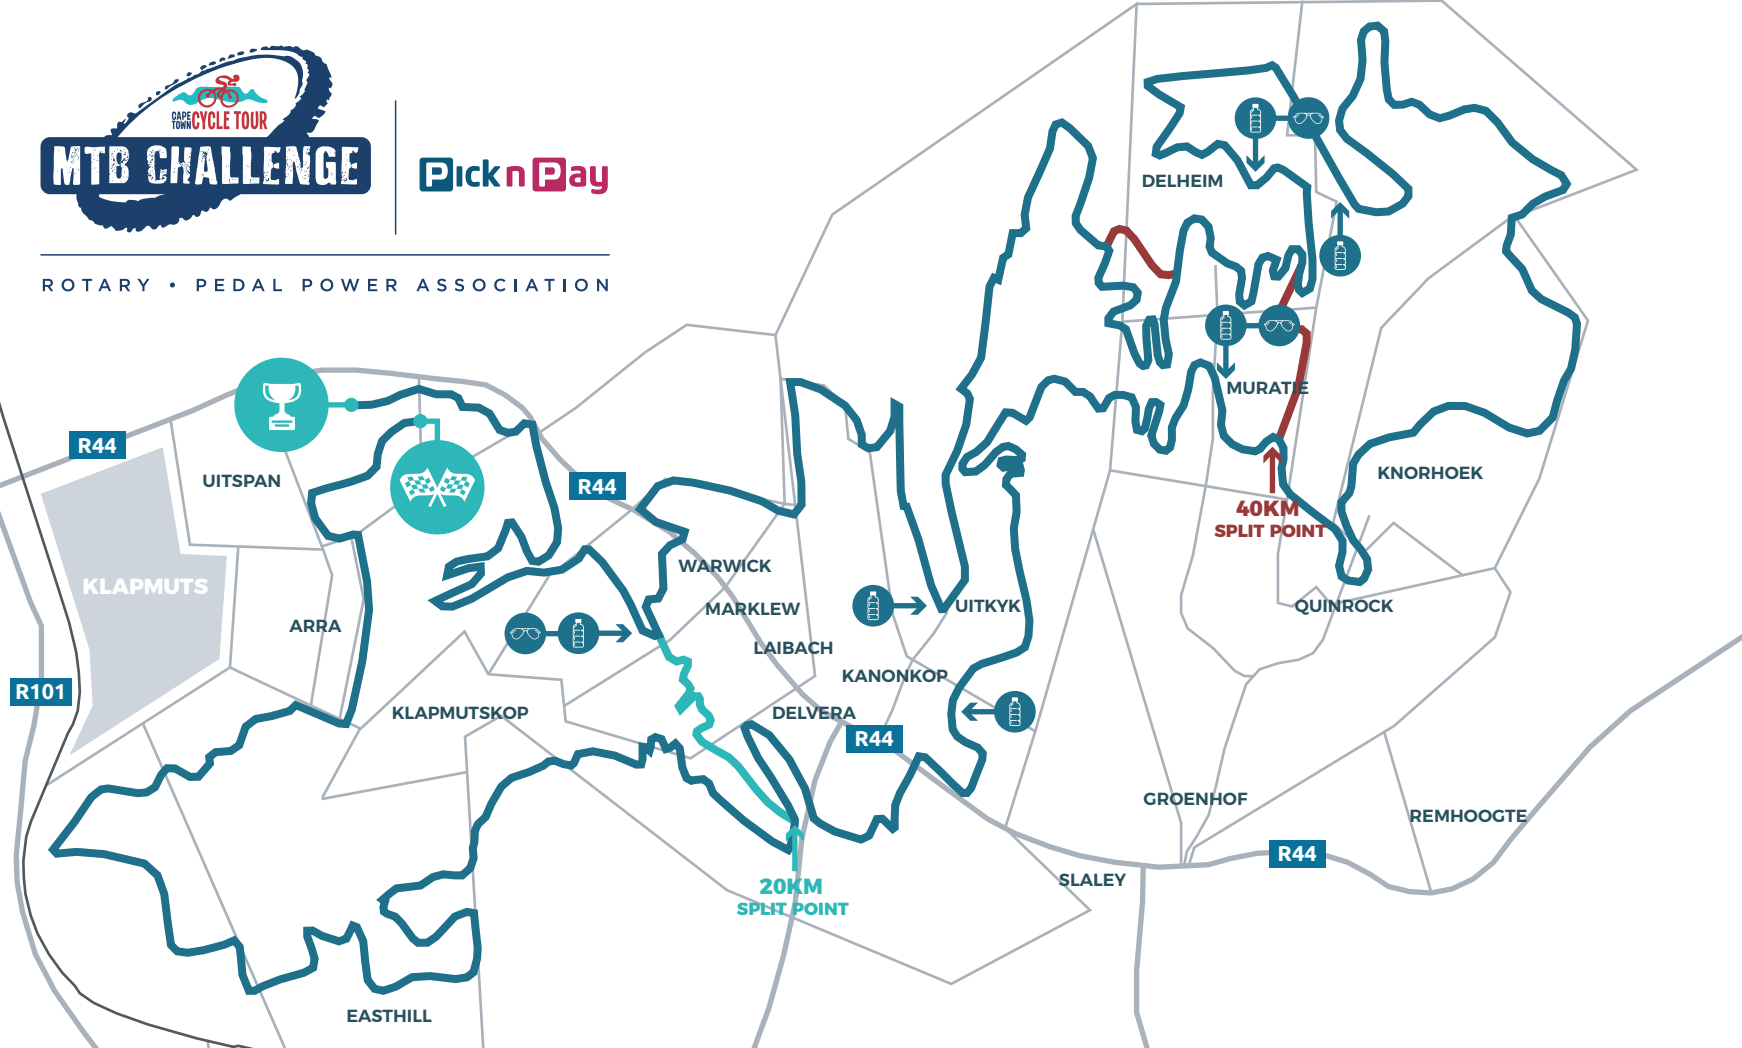

2019 MTB Challenge Route Map

ROTARY • PEDAL POWER ASSOCIATION

Map Icons

- Start Point
- Finish Point
- 20KM Route
- 40KM Route
- 60KM Route
- Waterpoint
- Spectators

- 500m
- 400m
- 300m
- 200m

5km 10km 15km 20km 25km 30km 35km 40km 45km 50km 55km