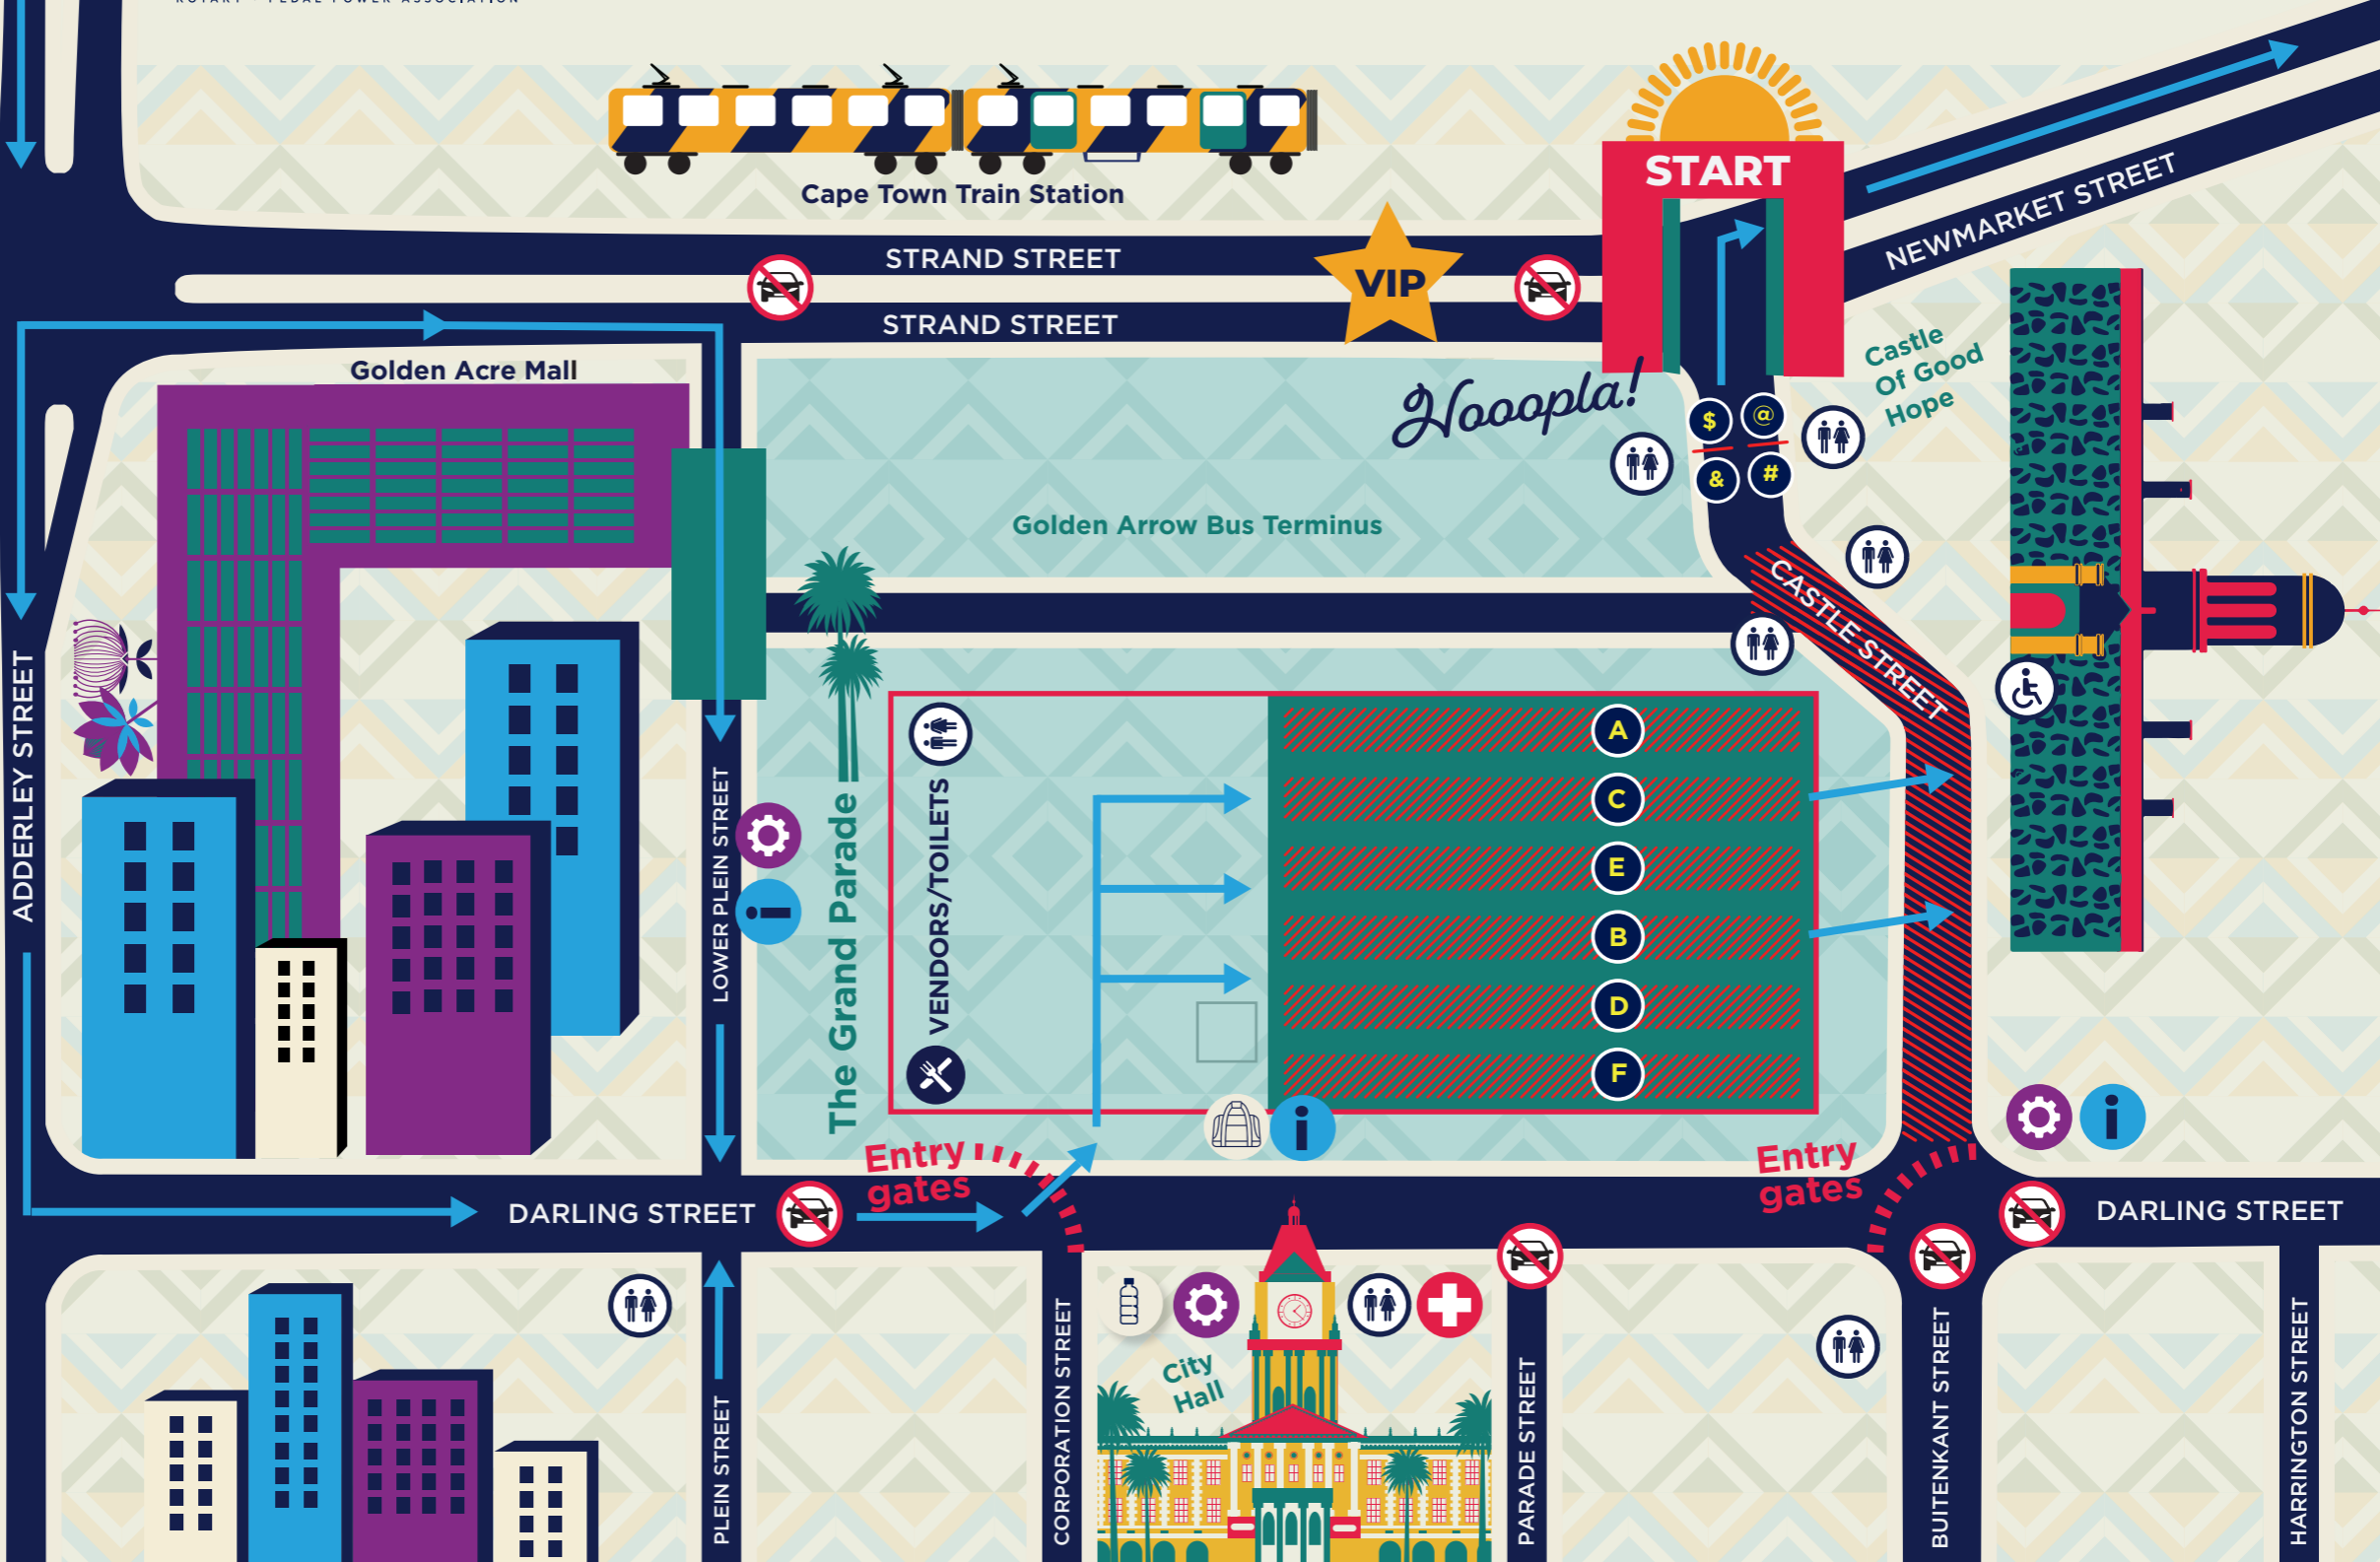

START AREA

Cape Town Train Station

START

KEYS

-  START CHUTE
-  DIRECTION ARROWS
-   TOILETS
-  BIKE MECHANICS
-  MEDICS
-  INFO
-  TOG BAG DROP
-  WATER
-  NO VEHICLE ACCESS

STRAND STREET

STRAND STREET

Golden Acre Mall

Golden Arrow Bus Terminus

Looppa!

Castle Of Good Hope

CASTLE STREET

ADDERLEY STREET

LOWER PLEIN STREET

The Grand Parade

VENDORS/TOILETS

A
C
E
B
D
F

Entry gates

Entry gates

DARLING STREET

DARLING STREET

City Hall

PLEIN STREET

CORPORATION STREET

PARADE STREET

BUITENKANT STREET

HARRINGTON STREET